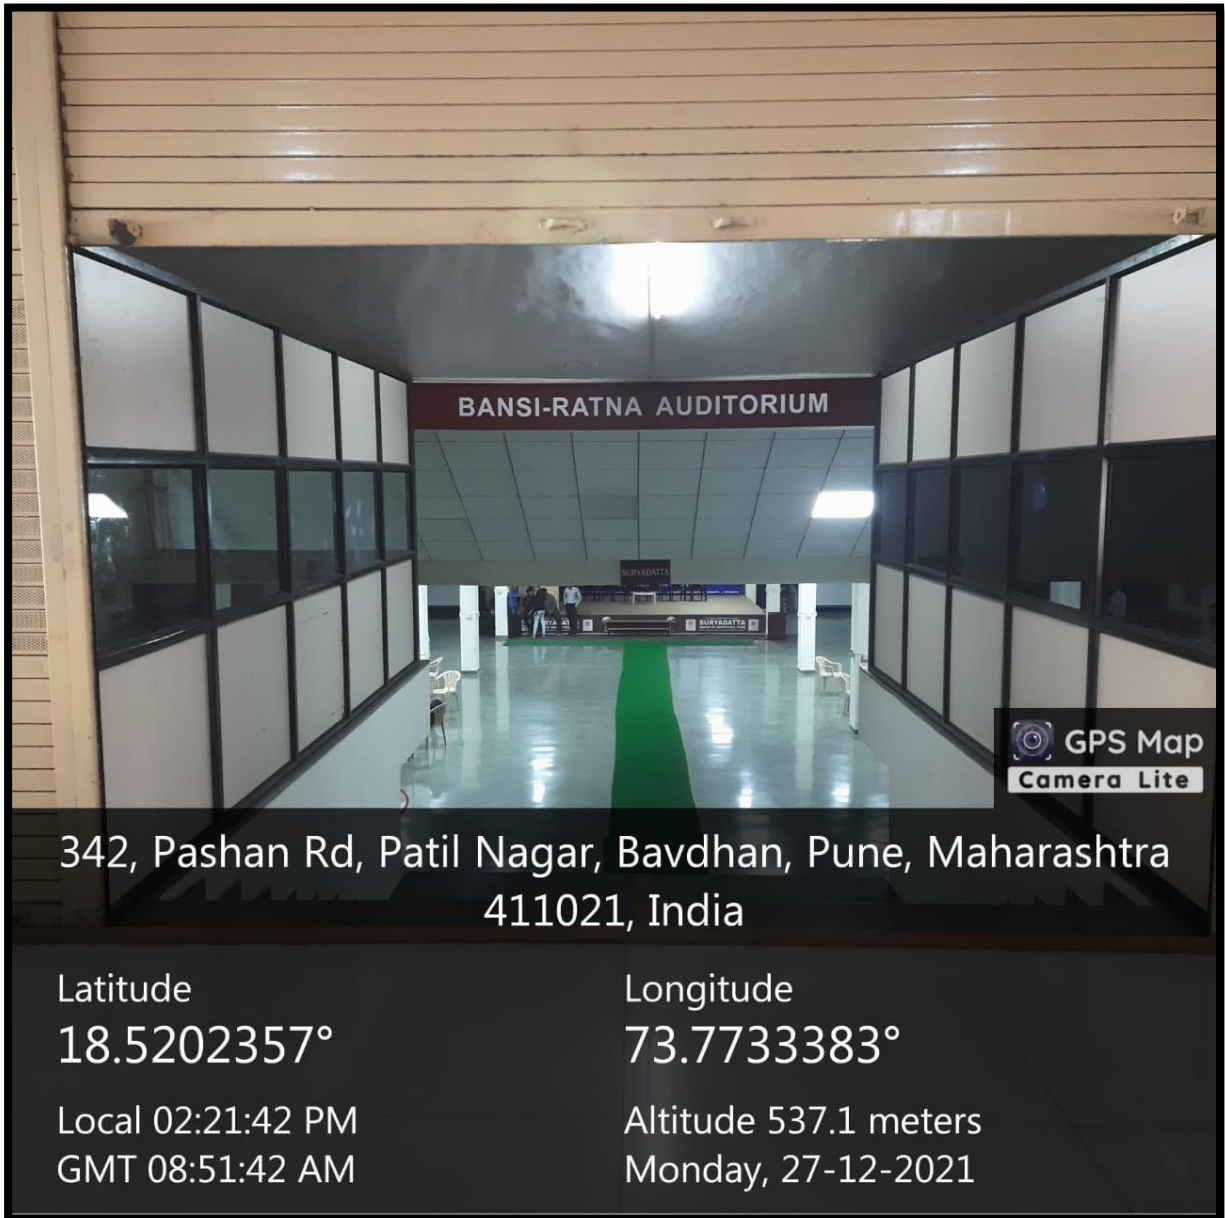

Suryadatta College of Management Information Research & Technology, Pune

4.1.2 - The Institution has adequate facilities for cultural activities, sports, games (indoor, outdoor), gymnasium, yoga center etc.

The institution has auditoriums, seminar halls, indoor and outdoor sports facilities and restrooms.

College also has a well-equipped administrative office, amenities include a well-equipped gymnasium, yoga center, Medical room and sports facilities. The available physical infrastructure is utilized to conduct certificate courses, co-curricular activities/extra - curricular activities, parent teacher meetings, meetings, seminars, conferences etc.,

Bansi-Ratna Auditorium is used for cultural activities. Students who have a liking in dance, drama, dance teacher guides, choreographers & prepares them for the various performances & competition.

There are multiple sport facilities to keep our students engaged and physically fit. The campus has indoor and outdoor game facilities like football, volleyball, tennis, badminton, basketball, table tennis, carom and so on, this ensures the focus of the institute in providing extra-curricular activities to the students.

Well-equipped gymnasium with a gym instructor is there to keep the students physically fit. Yoga teacher conducts sessions of yoga & meditation in the yoga room.

Facility	Total number	Total area in square meter	Page Number
Auditorium cum Seminar hall with ICT facility	1	2000	2
Seminar Halls	3		3
Sport activity with Facilities	1	32.42	4-10
Gymnasium	1		12-23
Yoga Room	1	121.44	24
Faculty Sittings	25	119.61	25-26
Principal Office	1	74.07	27-28
Health Checkup Room	1	10.78	29
Sick Room / Medical Room	1	10.78	30
Ladies common room	1	121.44	31
Washrooms with facility for Divyang	8	190.32	32-33
Pure Drinking Water System	6	50.12	34

Dakshin
Principal, SCMIRT

Bansiranta Auditorium

Dr. Abbas Lokhandwala

Principal