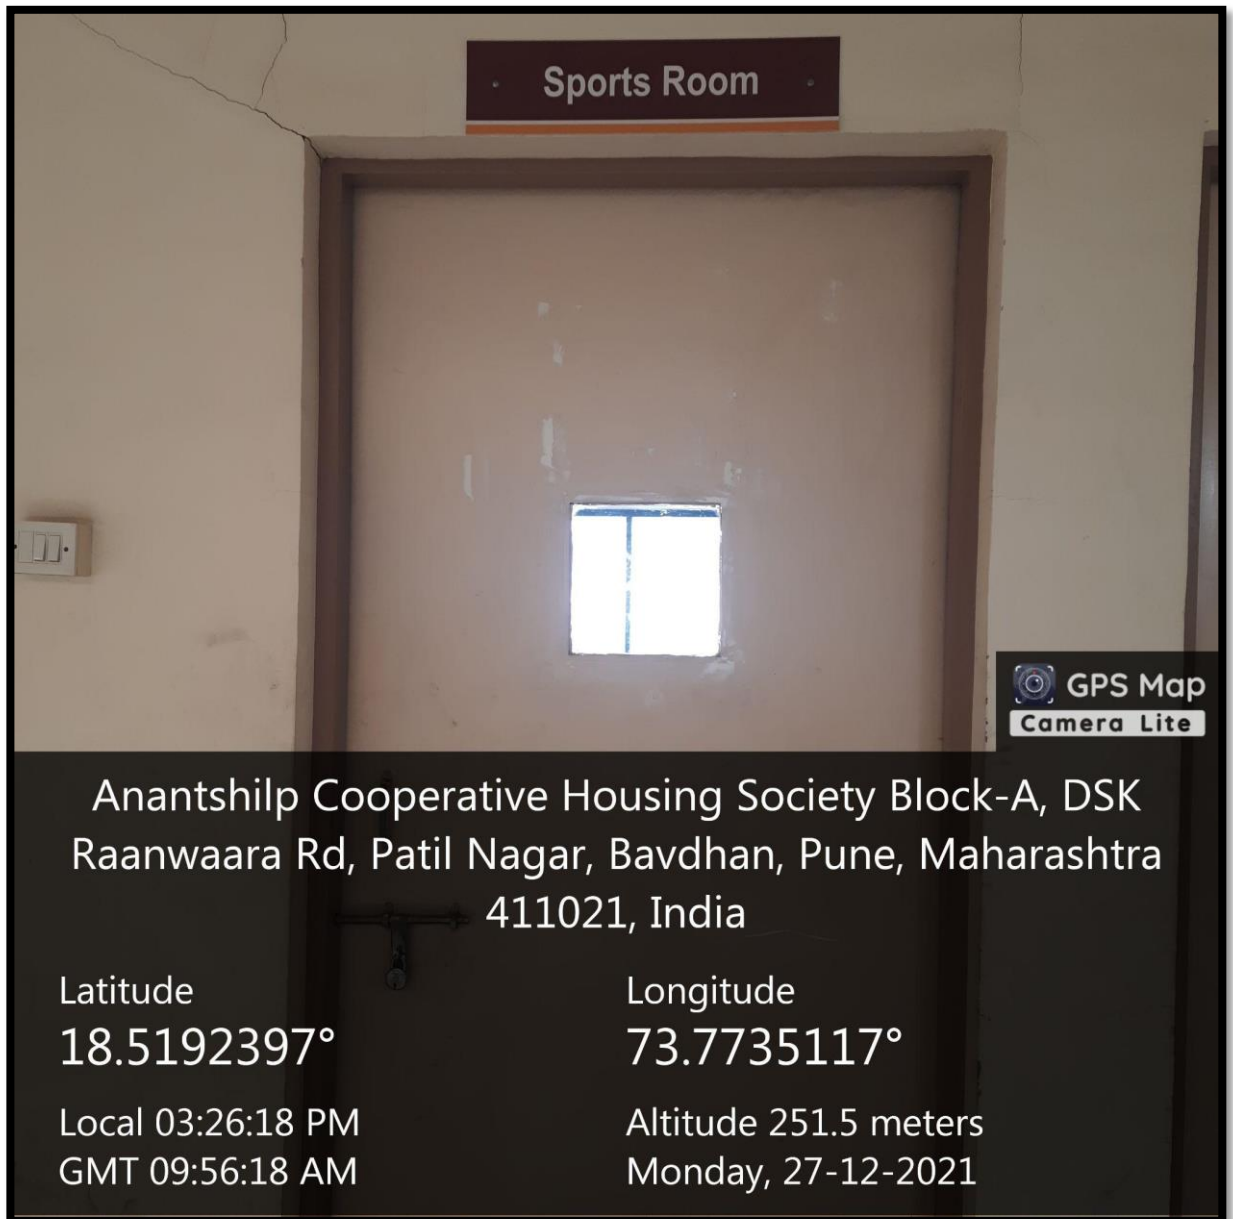

Bansi-Ratna Auditorium is used for cultural activities. Students who have a liking in dance, drama, dance teacher guides, choreographers & prepares them for the various performances & competition.

There are multiple sport facilities to keep our students engaged and physically fit. The campus has indoor and outdoor game facilities like football, volleyball, tennis, badminton, basketball, table tennis, carom and so on, this ensures the focus of the institute in providing extra-curricular activities to the students.

Well-equipped gymnasium with a gym instructor is there to keep the students physically fit. Yoga teacher conducts sessions of yoga & meditation in the yoga room.

Facility	Total number	Total area in square meter	Page Number
Auditorium cum Seminar hall with ICT facility	1	2000	2
Seminar Halls	3		3
Sport activity with Facilities	1	32.42	4-10
Gymnasium	1		12-23
Yoga Room	1	121.44	24
Faculty Sittings	25	119.61	25-26
Principal Office	1	74.07	27-28
Health Checkup Room	1	10.78	29
Sick Room / Medical Room	1	10.78	30
Ladies common room	1	121.44	31
Washrooms with facility for Divyang	8	190.32	32-33
Pure Drinking Water System	6	50.12	34

Dakshin
Principal, SCMIRT

Bansiranta Auditorium

Dr. Abbas Lokhandwala

Principal

Auditorium cum Seminar hall with ICT facility

Dr.Abbas Lokhandwala

Principal

Sports:

Sport Room with Facilities

Dr.Abbas Lokhandwala

Principal

Dr.Abbas Lokhandwala

Principal

Latitude
18.5191012°

Local 03:20:20 PM
GMT 09:50:20 AM

Longitude
73.7715441°