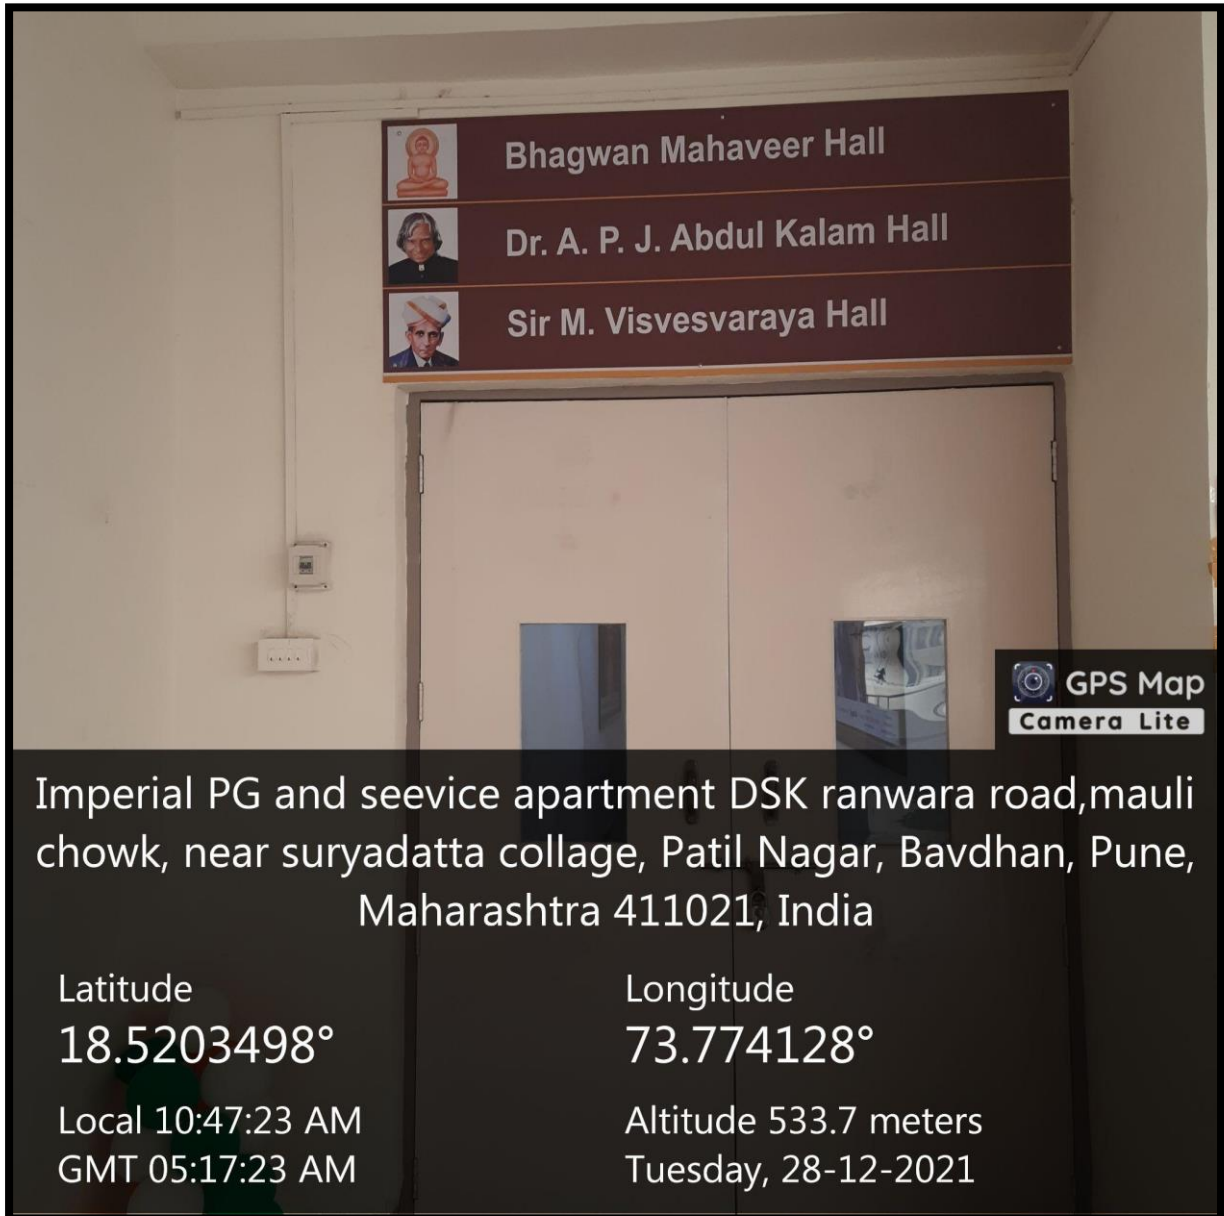

Dakshin
Principal, SCMIRT

Bansiranta Auditorium

Dr. Abbas Lokhandwala

Principal

Auditorium cum Seminar hall with ICT facility

Dr.Abbas Lokhandwala

Principal

Sports:

Sport Room with Facilities

Dr.Abbas Lokhandwala

Principal

Dr.Abbas Lokhandwala

Principal

Latitude
18.5191012°

Local 03:20:20 PM
GMT 09:50:20 AM

Longitude
73.7715441°