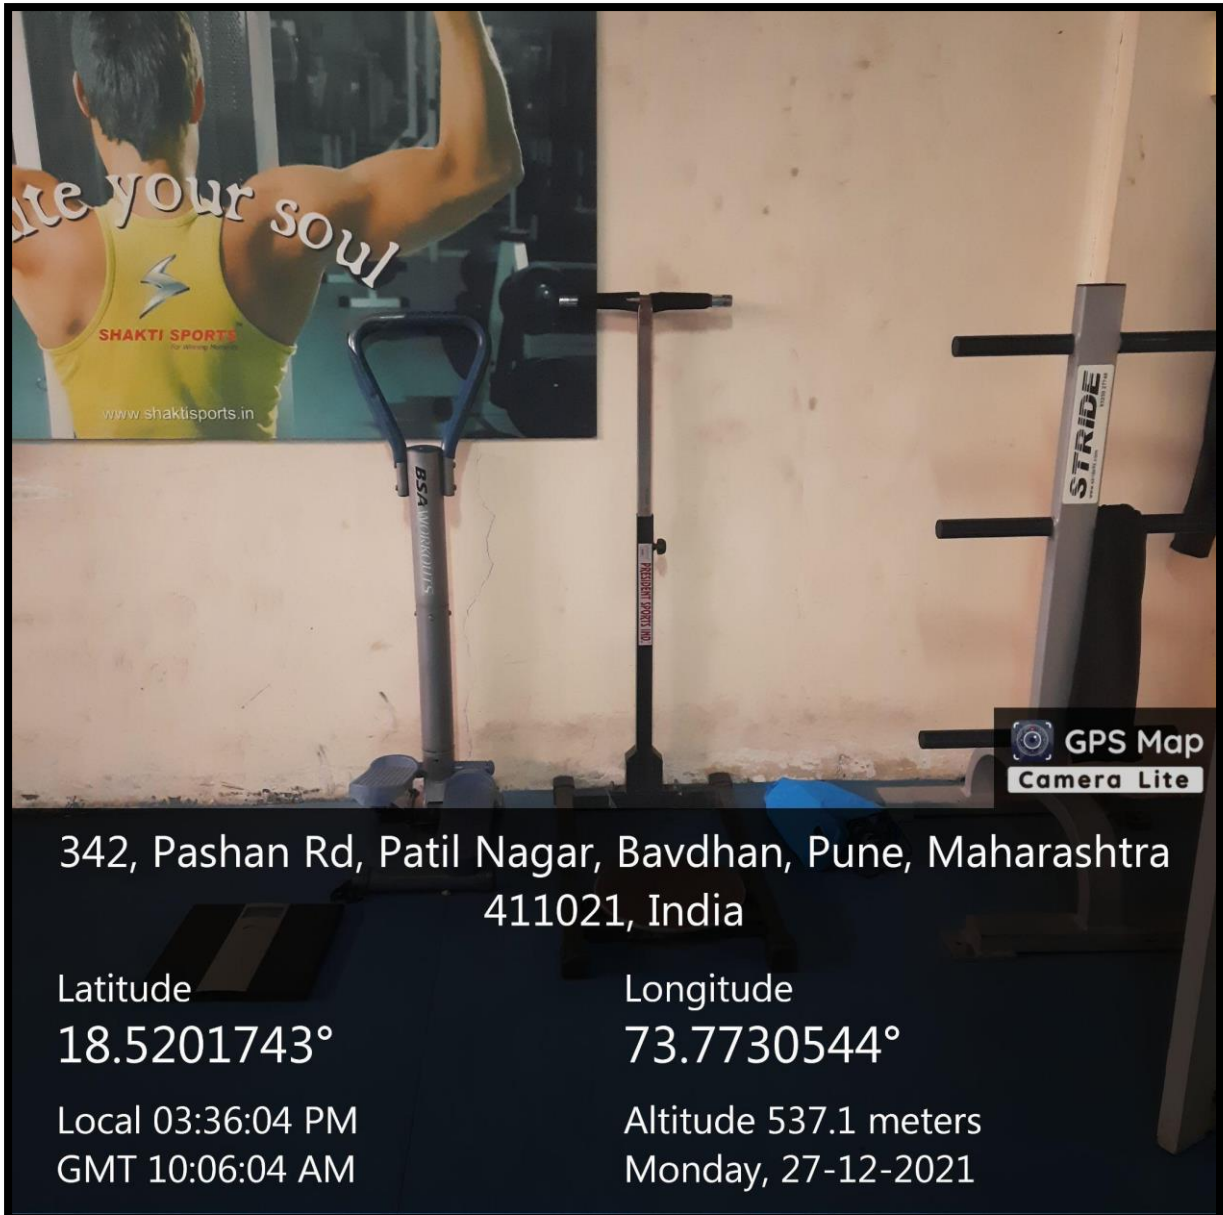

342, Pashan Rd, Patil Nagar, Bavdhan, Pune, Maharashtra
411021, India

Latitude
18.5201743°

Longitude
73.7730544°

Local 03:36:04 PM
GMT 10:06:04 AM

Altitude 537.1 meters
Monday, 27-12-2021

Dr. Abbas Lokhandwala

Principal