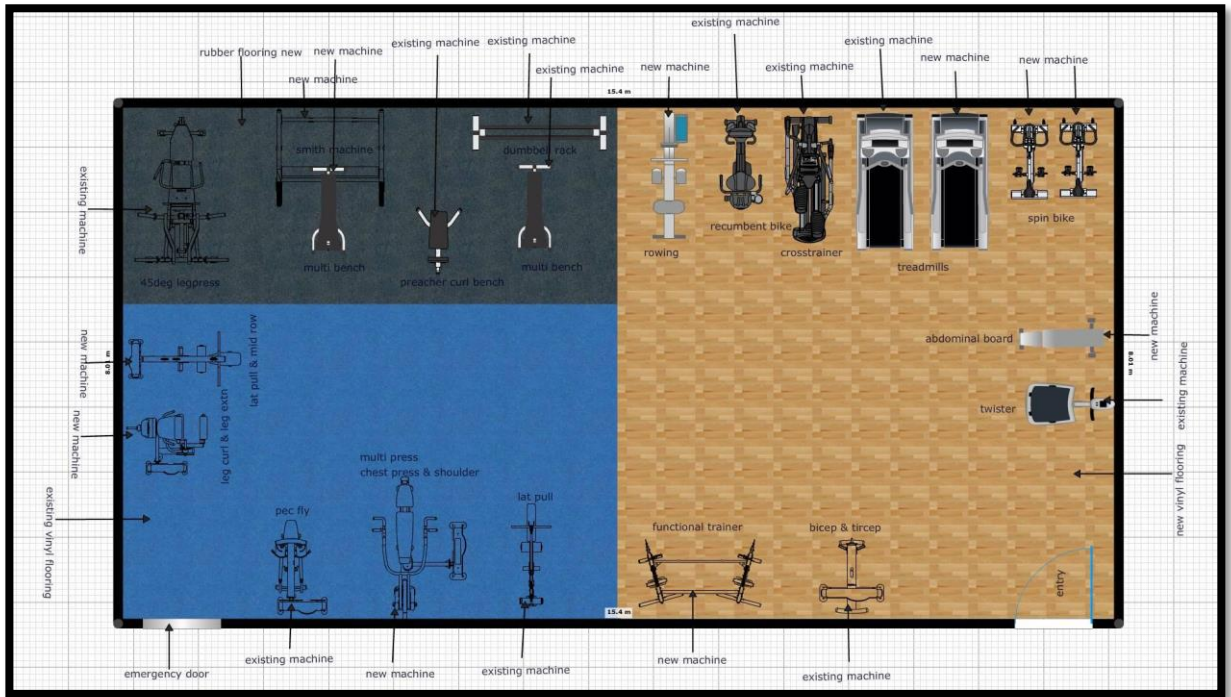

Dr. Abbas Lokhandwala

Principal