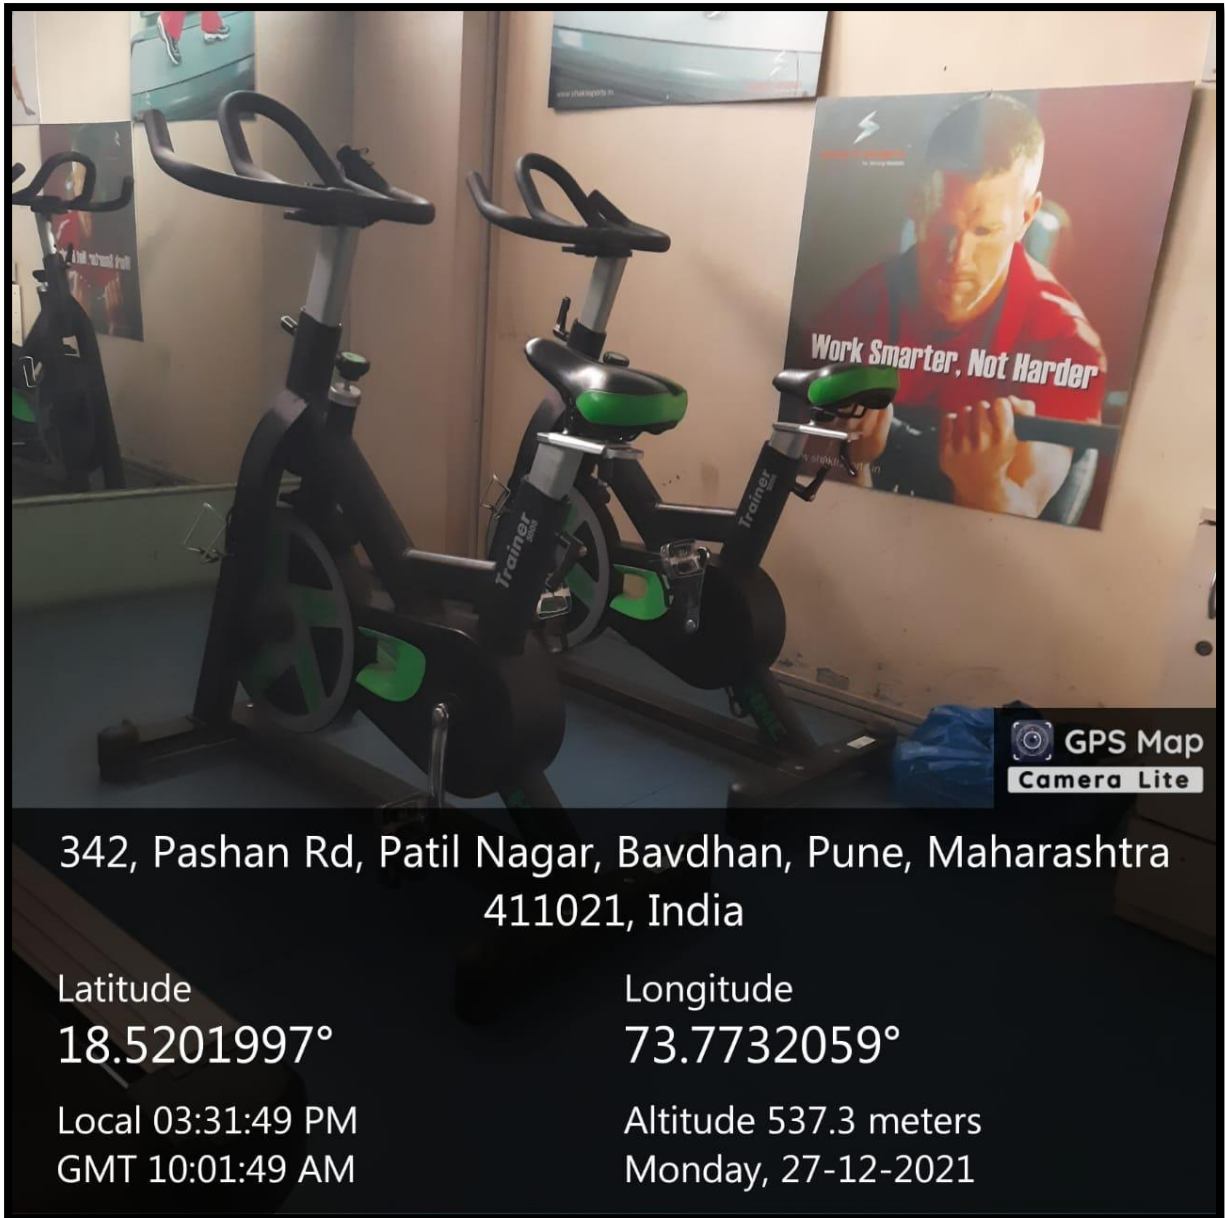

Local 03:34:07 PM

GMT 10:04:07 AM

Altitude 537.3 meters

Monday, 27-12-2021

Dr. Abbas Lokhandwala

Principal

342, Pashan Rd, Patil Nagar, Bavdhan, Pune, Maharashtra
411021, India

Latitude
18.5201997°

Longitude
73.7732059°

Local 03:31:49 PM
GMT 10:01:49 AM

Altitude 537.3 meters
Monday, 27-12-2021

Dr. Abbas Lokhandwala

Principal

Yoga Room

Dr. Abbas Lokhandwala

Principal